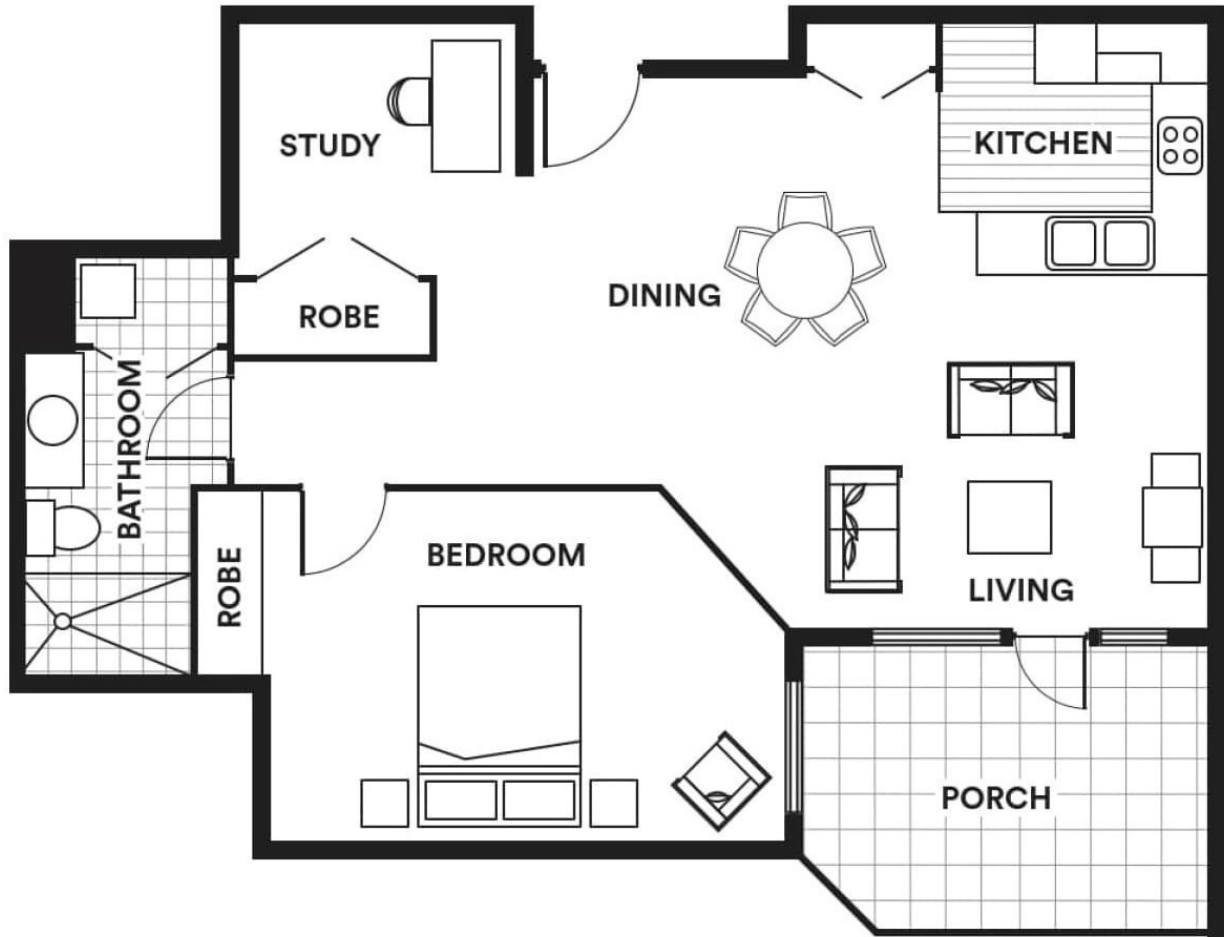

## Off Market

\$ 560,000

🛏 1 🚿 1

50 Terrace | 3 Brewer Road - Brighton East - VIC

🏠 74 m<sup>2</sup> Floor Area

Stunning Terrace Level Home with Garden Views at Classic Residences - Enquire Today!

Discover this beautifully appointed terrace level home at Classic Residences Brighton. This One bedroom plus study apartment, soon to be reinstated, offers a unique blend of luxury, comfort, and practicality. The heart of this home is a modern kitchen, equipped with stainless steel appliances, a chic stone benchtop, and a dishwasher. The light and airy open-plan living area extends onto a spacious balcony, providing a perfect backdrop for relaxation or entertaining, while offering beautiful garden views. A separate study offers a flexible space, ideal for hobbies, or reading, or just relaxing. The main bedroom is bathed in natural light, and the well-appointed bathroom is complete with a convenient internal laundry, adding to the living experience.

\*Photographs are for illustrative purposes. Some images may depict items not provided by Keyton within the units such as furniture and other decorative items.

50 Terrace | 3 Brewer Road - Brighton East - VIC

 1  1

Total Area      74 m<sup>2</sup>

This is an indicative floor plan that may vary according to home location within the village/resort. The information, dimensions and specifications on this floor plan are believed to be correct but is not guaranteed and may change without notice. Any illustrations are an artist's impression only and subject to change. Keyton gives no warranty concerning the accuracy of the material or information displayed in this brochure and all such warranties (whether implied or otherwise) are excluded to the extent permitted by law. Prospective purchasers should make their own enquiries.