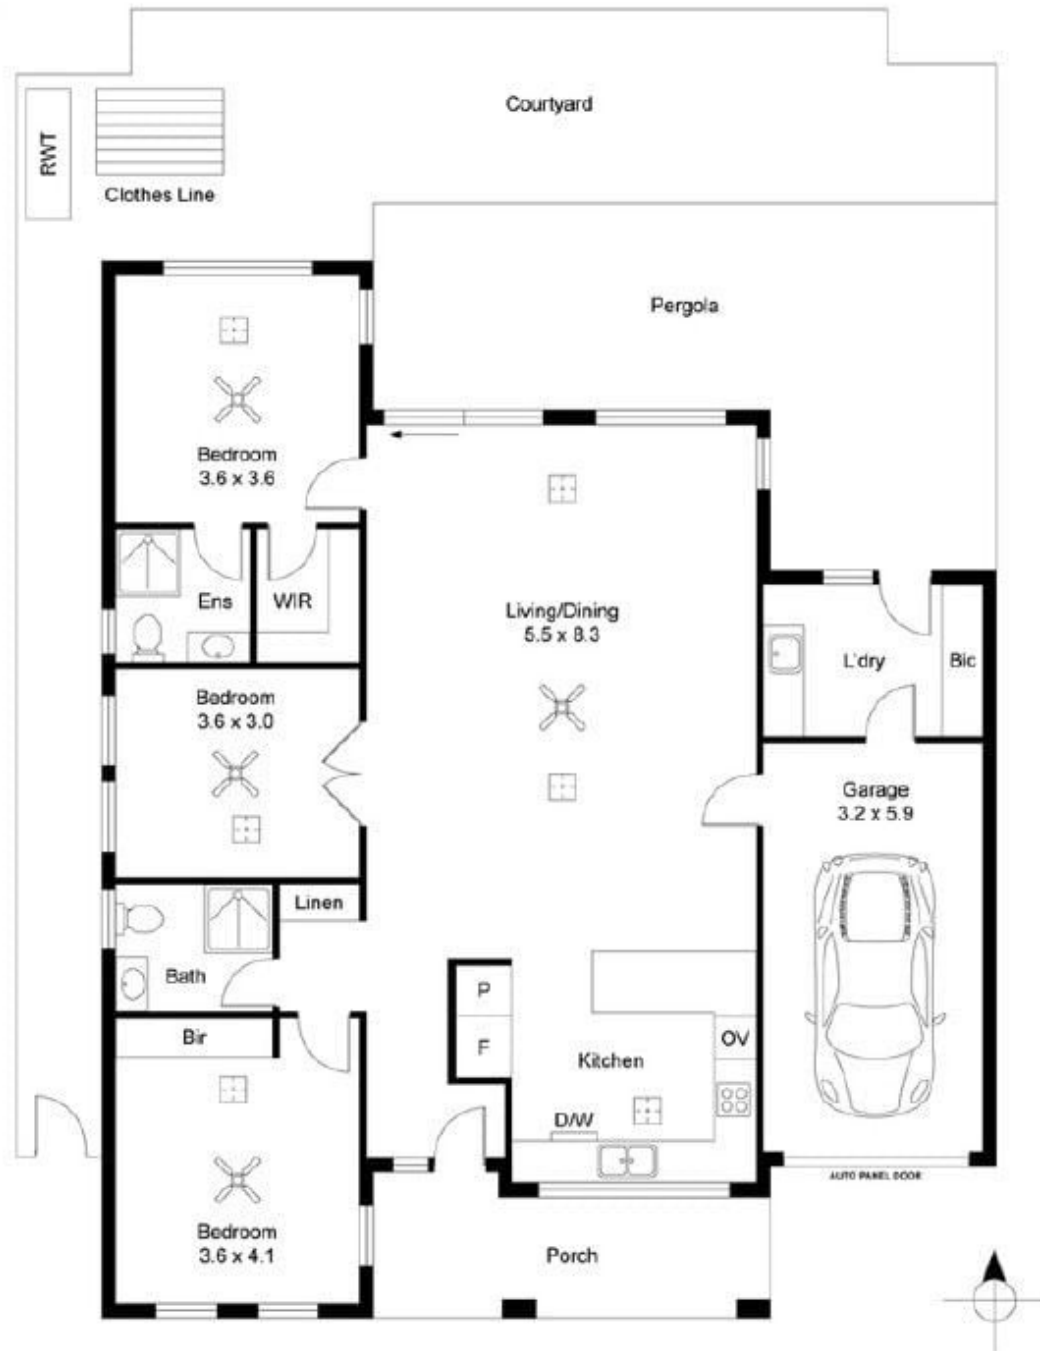

### Expressions of Interest

🏠 3 🛋️ 2 🚗 1

0028/28 King George Avenue - Hove - SA

🏠 161 m<sup>2</sup> Floor Area

Light-Filled Coastal Villa Moments from Brighton Beach

1800 550 550  
keyton.com.au

\*Photographs are for illustrative purposes. Some images may depict items not provided by Keyton within the units such as furniture and other decorative items.

0028/28 King George Avenue - Hove - SA

3 2 1

Villa 28  
161 sqm

This is an indicative floor plan that may vary according to home location within the village/resort. The information, dimensions and specifications on this floor plan are believed to be correct but is not guaranteed and may change without notice. Any illustrations are an artist's impression only and subject to change. Keyton gives no warranty concerning the accuracy of the material or information displayed in this brochure and all such warranties (whether implied or otherwise) are excluded to the extent permitted by law. Prospective purchasers should make their own enquiries.